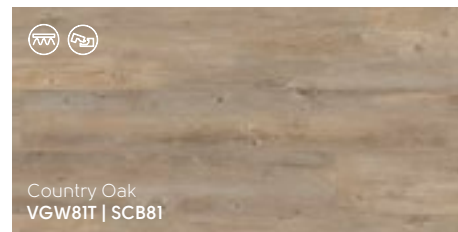

Neutral

A neutral floor creates a clean backdrop to design the rest of a space. If you frequently like to change your décor a neutral floor allows for the widest amount of options.

Cool

Cool-toned floors best complement contemporary and modern styles and are sure to add drama and sophistication to any room in your home.