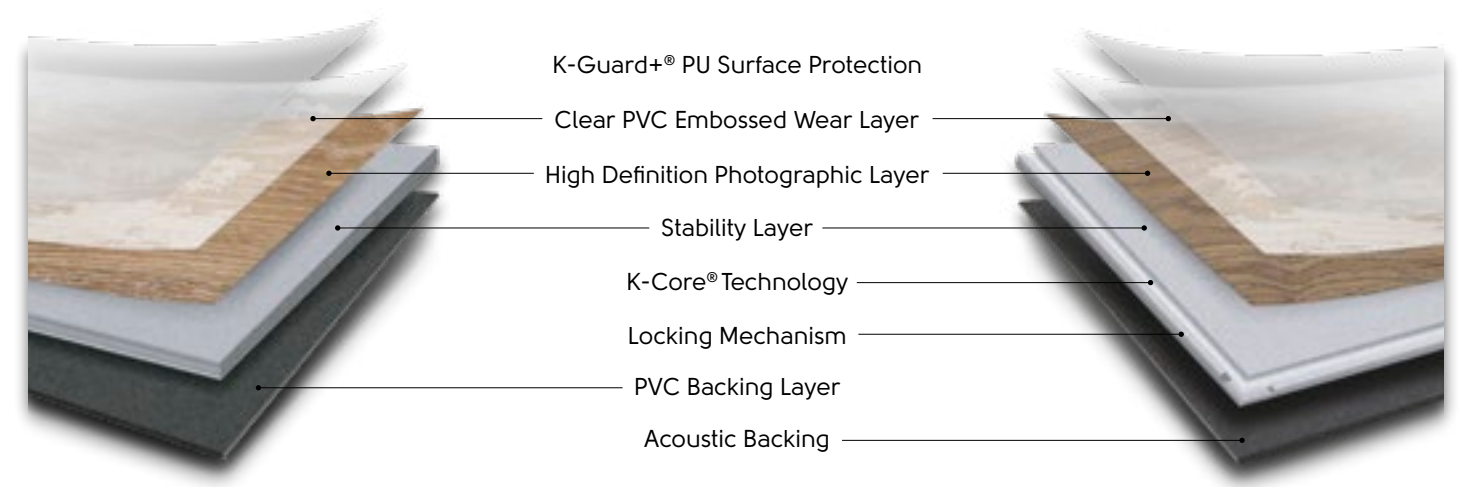

At Karndean, we see flooring differently...

We travel the world in our quest to bring you exceptional floors that inspire and delight. From the ancient forests of Europe, to the remote Australian outback and beyond, we seek out expressive and intriguing forms in the natural world to influence our unique floor designs.

By combining these original features with cutting edge design, we create simply beautiful floors that you'll love for a lifetime.

Van Gogh
GLUEDOWN
RIGID CORE

The Woods collection from Van Gogh features American style and performance with a focus on showcasing nature. Van Gogh offers a genuine texture and unique grain detail inspired by the wood, without the upkeep demands of hardwood floors.

Choose from 26 color options in two formats, allowing for coordination across multiple spaces. The gluedown format is suggested for the ground level, while the rigid core format is recommended for upper levels due to its acoustic properties.

Gluedown

Gluedown provides peace of mind that the product will be permanently adhered to your subfloor. This format gives you various lay patterns to choose from, as each piece is individually installed.

In addition, this format allows you to personalize your floor; choose the direction, create a pattern, or use design strips to create an inlay border or shiplap effect.

- No expansion gap required
- Individually replaceable
- Suitable for any budget
- Personalize with design strips
- Quick and easy to install
- Installs over existing hard floors
- Hides subfloor imperfections
- Reduces noise transfer

Rigid Core

Rigid core is a type of floating floor that clicks and locks into place, no adhesive necessary. This format can be floated directly over most existing hard floors, perfect for a quick project.