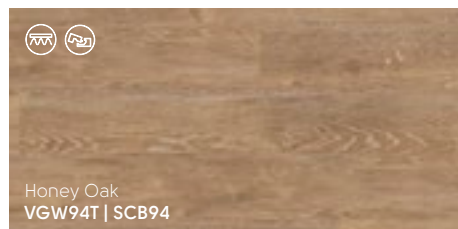

Woods by Tone

= available in GLUEDOWN product | = available in RIGID CORE product

Rimu VGW49T | SCB49

Auburn Spotted Gum VGW144T | SCB144

Auburn Spotted Gum
VGW144T | SCB144

Warm

Warm-toned floors tend to align with more traditional, timeless décor styles. Any of these shades is sure to create an inviting atmosphere in your home.