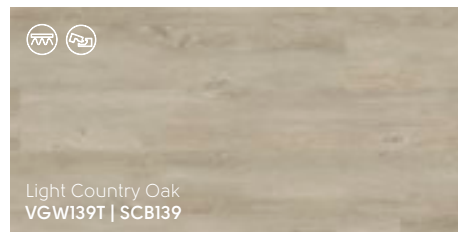

Warm

Warm-toned floors tend to align with more traditional, timeless décor styles. Any of these shades is sure to create an inviting atmosphere in your home.

Light Country Oak VGW139T

Neutral

A neutral floor creates a clean backdrop to design the rest of a space. If you frequently like to change your décor a neutral floor allows for the widest amount of options.